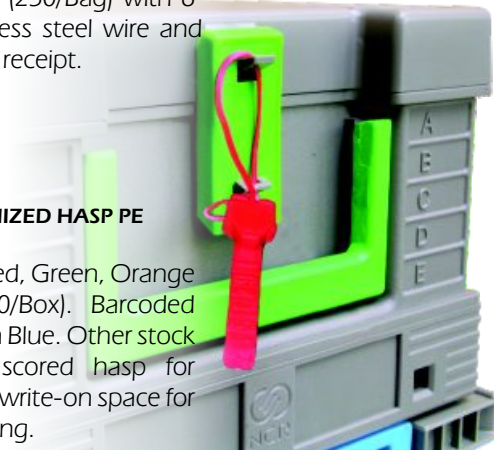

Elckette high-relief numbered tab