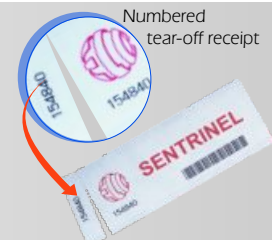

ATM SEALS

AFN HIGH-RELIEF # PP (5" x 0.071") ****
Item code: 011N13PL1PP
Stocked in Blue, Red, Green, Orange, Yellow and Gray (250/Bag). Also available with sequentially numbered packaging.

AWN 3xST T/O LASER # PC (6" x 0.03")
Item code: 007SLMP16ST3PC
Stocked in White (250/Bag) with 6" 3-stranded stainless steel wire and barcoded tear-off receipt.

FASTLOCK 4 2xST LASER # PC (6" x 0.039")
Item code: 089B12816ST2PC
Stocked in Clear, Blue, Red, Green, and Yellow (250/Bag) with 6" 2 spiralled stainless steel wire and barcode numbers.

PADLOCK GALVANIZED HASP PE
Item code: X10NGV
Stocked in Blue, Red, Green, Orange and Yellow (1000/Box). Barcoded version available in Blue. Other stock options include scored hasp for easy-removal and write-on space for on-the-spot marking.

ELCKETTE 1N HIGH RELIEF # PP (5.5" x 0.126")
Item code: 065N14PP

ELCKETTE 2N HIGH RELIEF # PP (8.25" x 0.126")
Item code: 065N21PP

ELCKETTE 3N HIGH RELIEF # PP (8.25" x 0.098)
Item code: 065N215PP

Stocked in Blue, Red, Green, Orange, and Yellow (250/Bag).

PULLOCK 1 NH HOT STAMP # PP (6.5" x 0.127")
Item code: 060H14PP

PULLOCK 2 NH HOT STAMP # PP (9" x 0.127")
Item code: 060H21PP

PULLOCK 2 IML BARCODE 128/39 PP (9" x 0.127")
Item code: 063B12821PP

Stocked in Black, Blue, Red, Green, Orange, White and Yellow (250/Bag). Barcode option available in Red and Blue (250/Bag).

RIPLOCK 1 NH HOT STAMP # PP (6.35" x 0.129")
Item code: 061H14PP

RIPLOCK 2 NH HOT STAMP # PP (9.58" x 0.129")
Item code: 061H21PP

RIPLOCK 2 IML BARCODE 128/39 PP (9.58" x 0.129")
Item code: 061B12821PP

Stocked in Blue, Red, Green, Orange, and Yellow (250/Bag). Barcode option available in Green, Red and Blue (250/Bag).

RIPLOCK 1N HIGH RELIEF # PP (5.5" x 0.12")
Item code: 061N14PP

RIPLOCK 2N HIGH RELIEF # PP (8.5" x 0.12")
Item code: 061N21PP